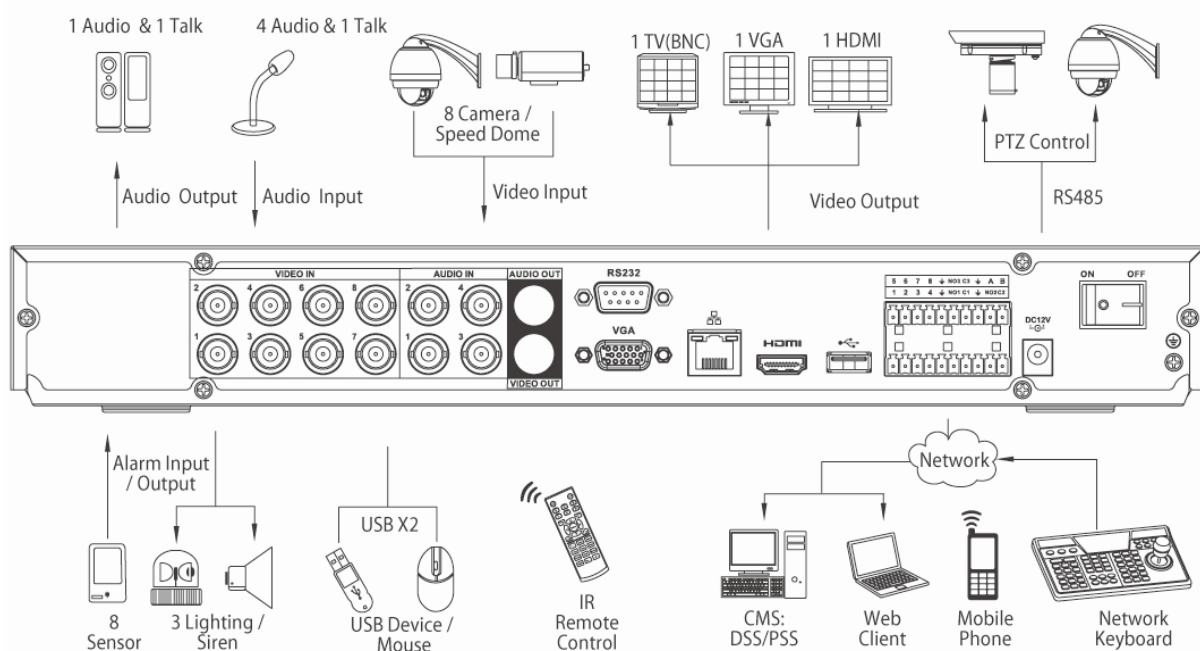

DH-HCVR5204/5208/5216A

Network	
Ethernet	RJ-45 port (10/100M/1000M)
Network Functions	HTTP, IPv4/IPv6, TCP/IP, UPNP, RTSP, UDP, SMTP, NTP, DHCP, DNS, PPPOE, DDNS, FTP, IP Filter
Max. User Access	128 users
Smart Phone	iPhone, iPad, Android, Windows Phone
Storage	
Internal HDD	2 SATA port, up to 8TB
Auxiliary Interface	
USB Interface	2 ports(1 Rear), USB2.0
RS232	1 port, For PC communication & Keyboard
RS485	1 port, For PTZ control
General	
Power Supply	DC12V/5A
Power Consumption	15W(without HDD)
Working Environment	-10 ~ +55°C / 10~90%RH / 86~106kpa
Dimension(W×D×H)	1U, 375mm×285mm×45mm
Weight	2.35KG(without HDD)

System Connection

Takes HCVR5208A as an example

Dahua Technology Co., Ltd.

1187 BinAn Road, Binjiang District, Hangzhou, China

Tel: +86-571-87688883

Fax: +86-571-87688815

Email: overseas@dahuatech.com

www.dahuatech.com